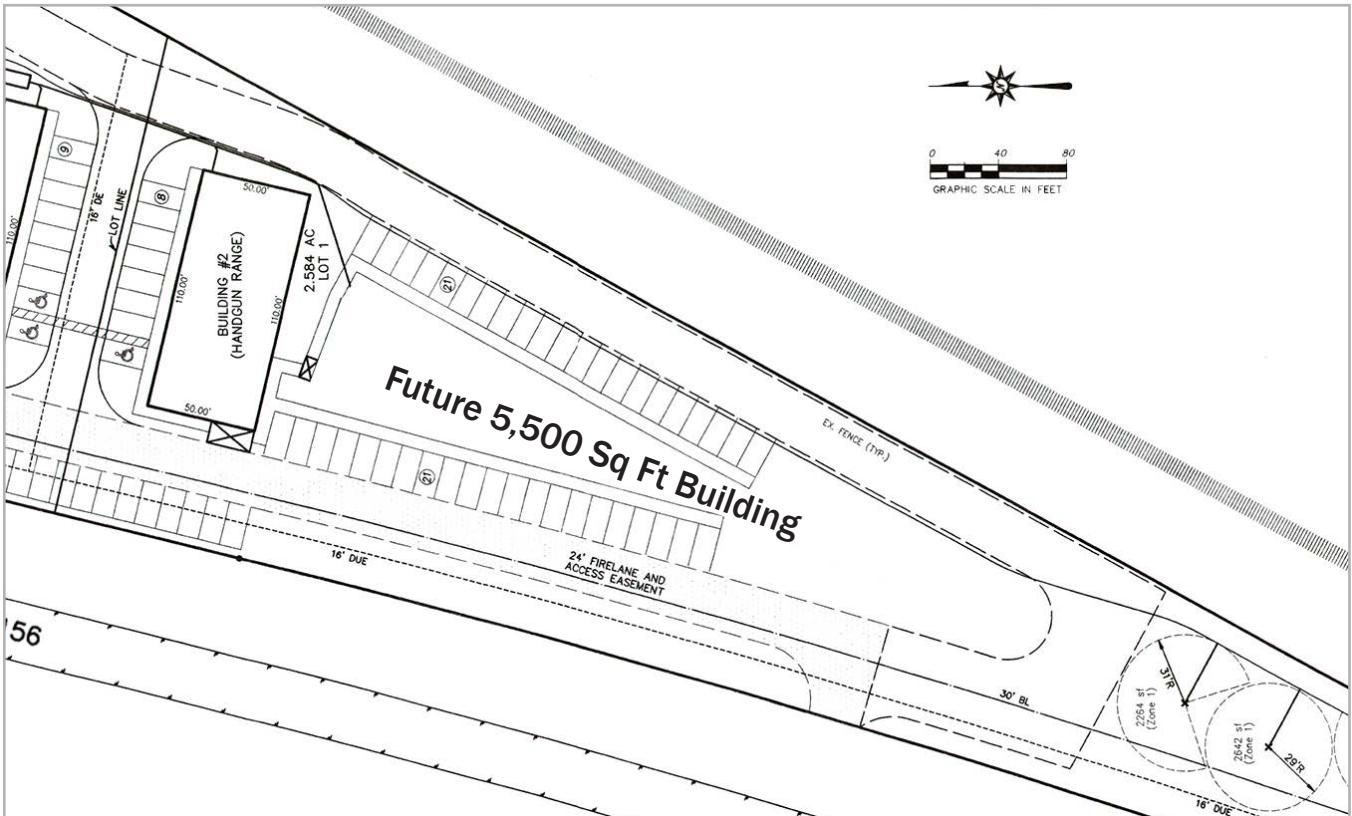

For Sale

- Thousands of homes surrounding this site coming soon.